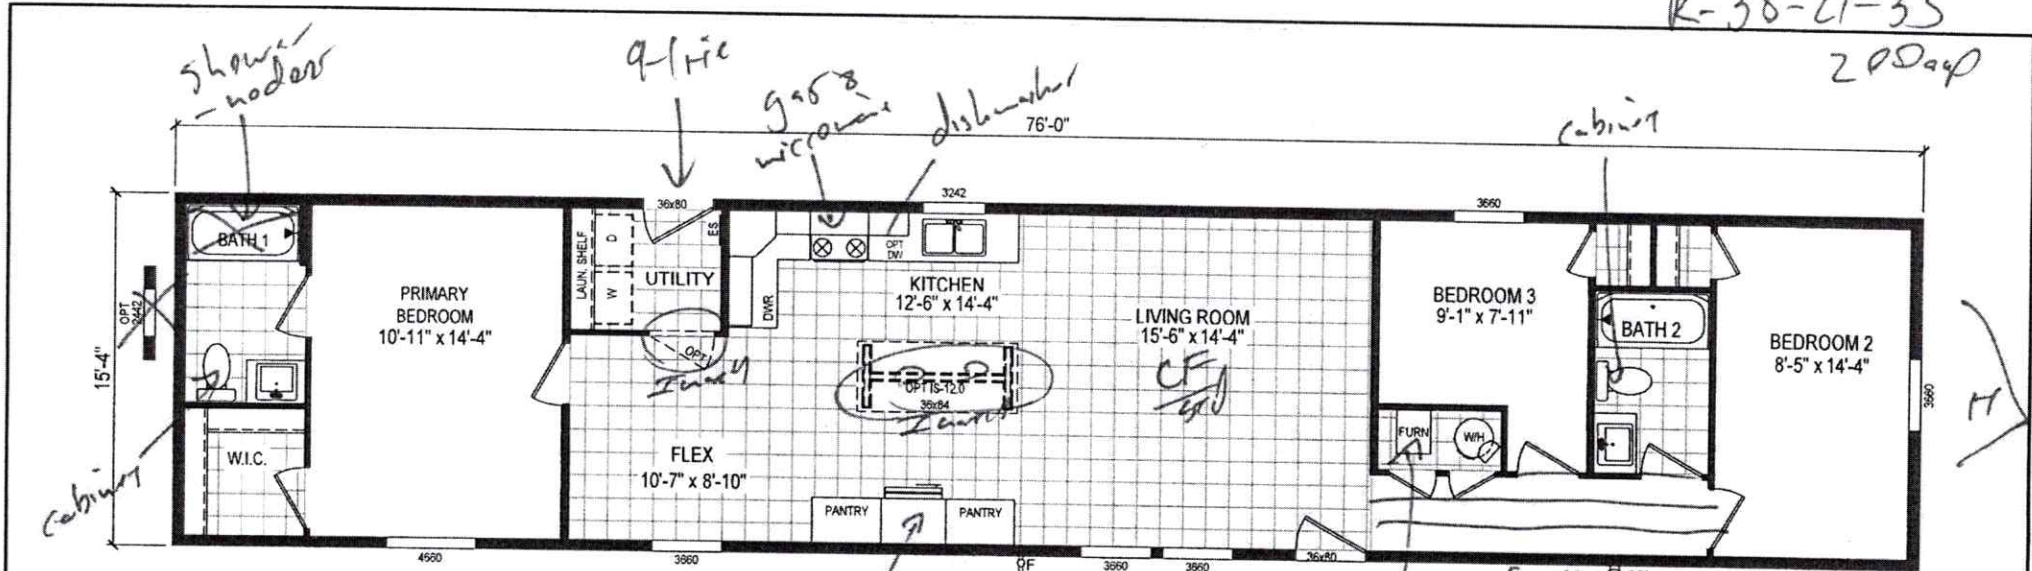

30# Root w/ 2TB

R-38-21-33

2 P Day

REVERSE AISLE OPTION

Pulse Collection
 Model: 7616-E714
 1165 Square Feet - 3 Bed / 2 Bath

CLAYTON WAKARUSA Div. of CMH Manufacturing West Inc. 66700 STATE ROAD 19 P.O. BOX 406 WAKARUSA, INDIANA 46573	PULSE COLLECTION	DRAWN BY: MDK DATE: 5/2/2023 2023 MODEL:
	FLOOR PLAN	