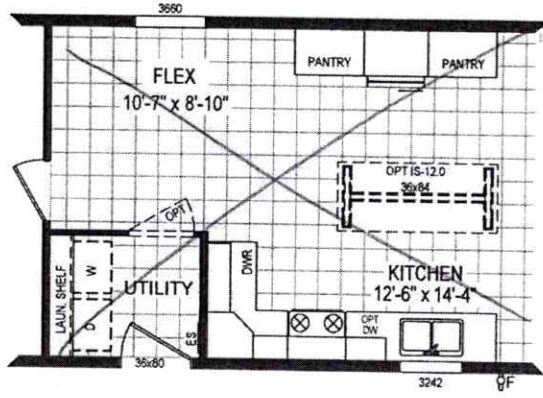

30# Root w/ 2TB

R-38-21-33

2 P Day

REVERSE AISLE OPTION

Pulse Collection
 Model: 7616-E714
 1165 Square Feet - 3 Bed / 2 Bath

CLAYTON WAKARUSA Div. of CMH Manufacturing West Inc. 66700 STATE ROAD 19 P.O. BOX 406 WAKARUSA, INDIANA 46573	PULSE COLLECTION	DRAWN BY: MDK DATE: 5/2/2023 2023 MODEL:
	FLOOR PLAN	